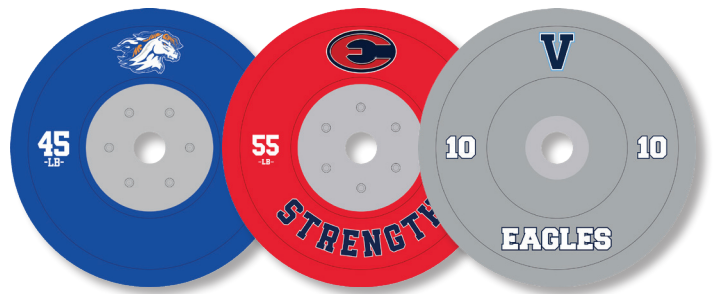

TAG

FITNESS

BUMPER PLATES

OBP-# (WEIGHT)

- All sizes feature stainless steel inserts
- Available in the following weights: 10lb./15lb./25lb./35lb./45lb. (also available 5lb. plastic add-on plate)
- Color: Black

CUSTOM BUMPER PLATES

COMPETITION BLACK: CBP-COMPBLK-# (WEIGHT)

- Available in the following weights:
25lb./35lb./45lb./55lb. (All sizes black only)

COMPETITION COLOR: CBP-COMPCLR-# (WEIGHT)

- Available in the following weights:
10lb. (Gray only)/25lb. (Green only)/35lb. (Yellow only)/
45lb. (Blue only)/55lb. (Red only)

ECON: CBP-ECONBLK-# (WEIGHT)

- Available in the following weights:
10lb./15lb./25lb./35lb./45lb./55lb. (All sizes black only)