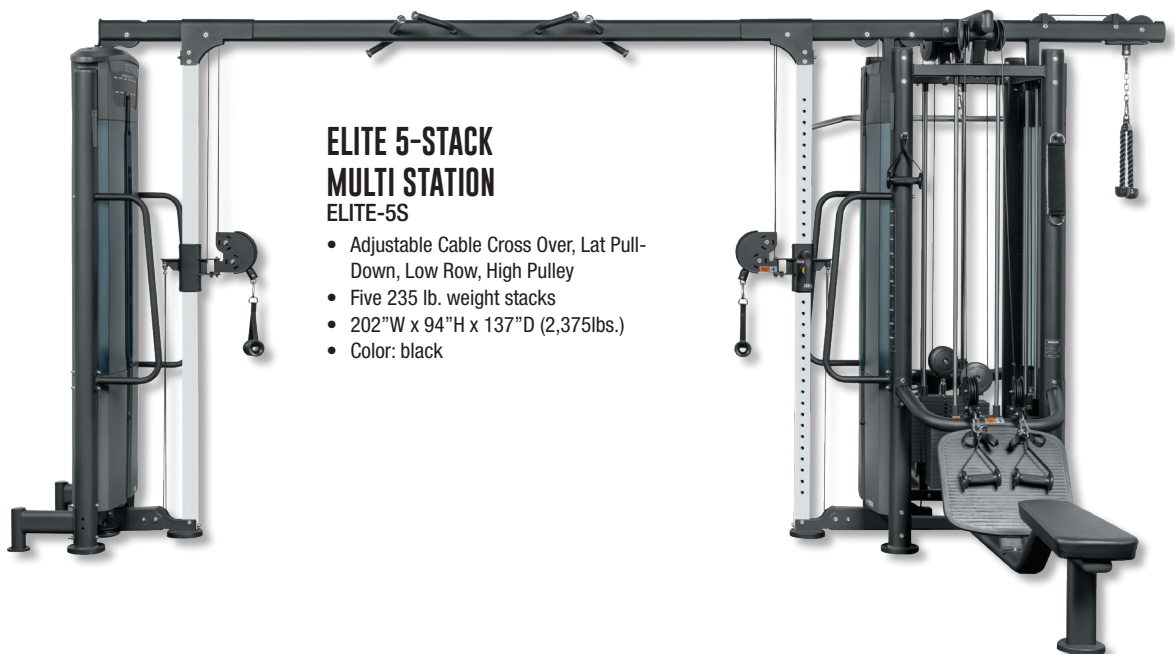

CABLE CROSSOVER ELITE-CC

- Two 200 lb. weight stacks
- 165"W x 94"H x 60"D (1,150lbs.)
- Color: black

SINGLE CABLE COLUMN ELITE-SINGLECABLE

- One 200 lb. weight stack
- 40"W x 94"H x 60"D (475lbs.)
- Color: black

ELITE 5-STACK MULTI STATION ELITE-5S

- Adjustable Cable Cross Over, Lat Pull-Down, Low Row, High Pulley
- Five 235 lb. weight stacks
- 202"W x 94"H x 137"D (2,375lbs.)
- Color: black