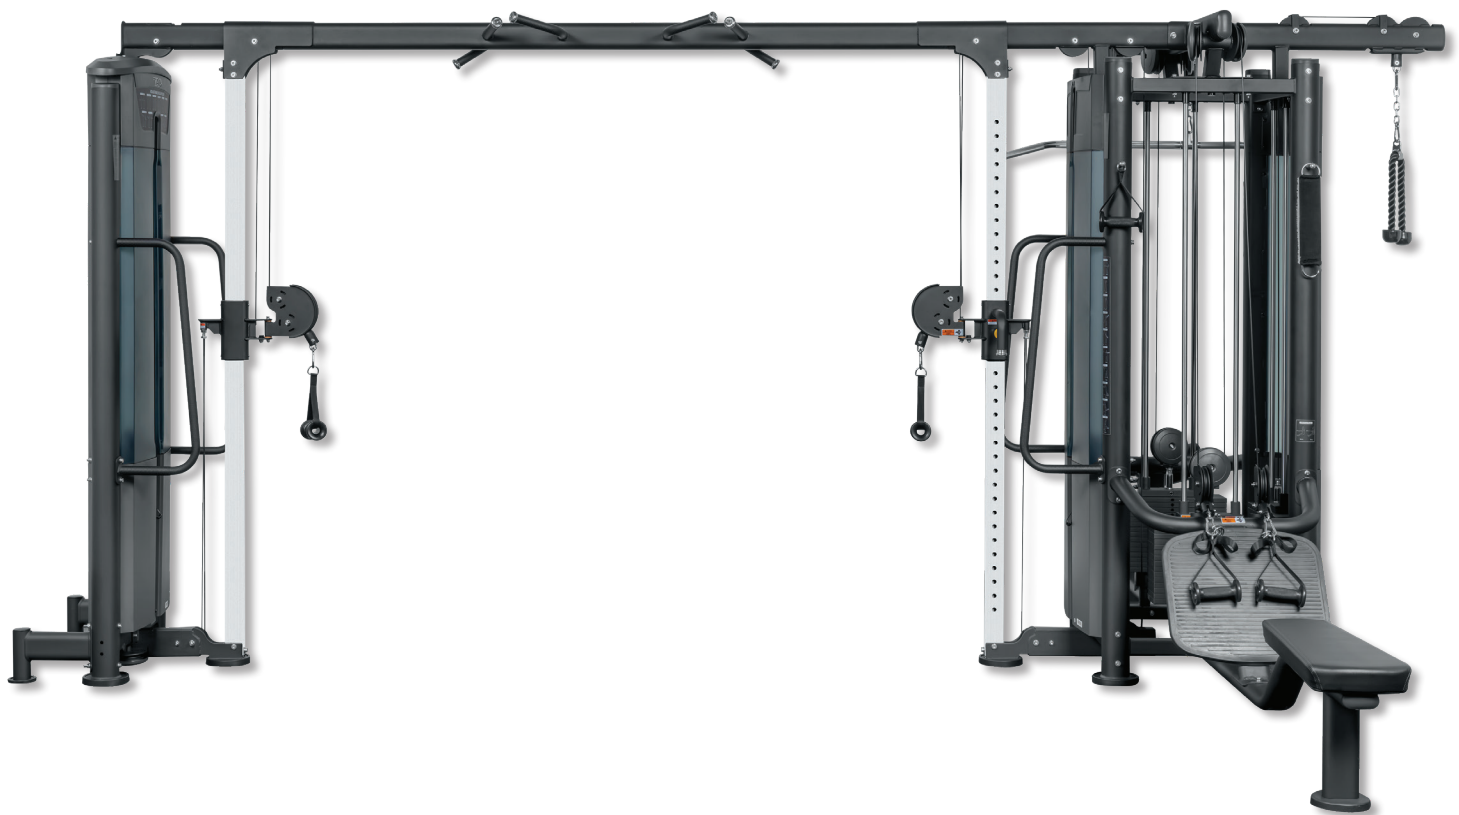

# TAG

FITNESS

## ELITE 5-STACK MULTI STATION ELITE-5S

- Adjustable Cable Cross Over, Lat Pull-Down, Low Row, High Pulley
- Five 235 lb. weight stacks
- 202"W x 94"H x 137"D (2,375lbs.)
- Color: black

### ALSO AVAILABLE:

- ELITE 8-STACK MULTI STATION WITH SHROUDS (2 four stacks - 1 on each side) ELITE-8S
- ELITE 4-STACK MULTI STATION WITH SHROUDS ELITE-4S