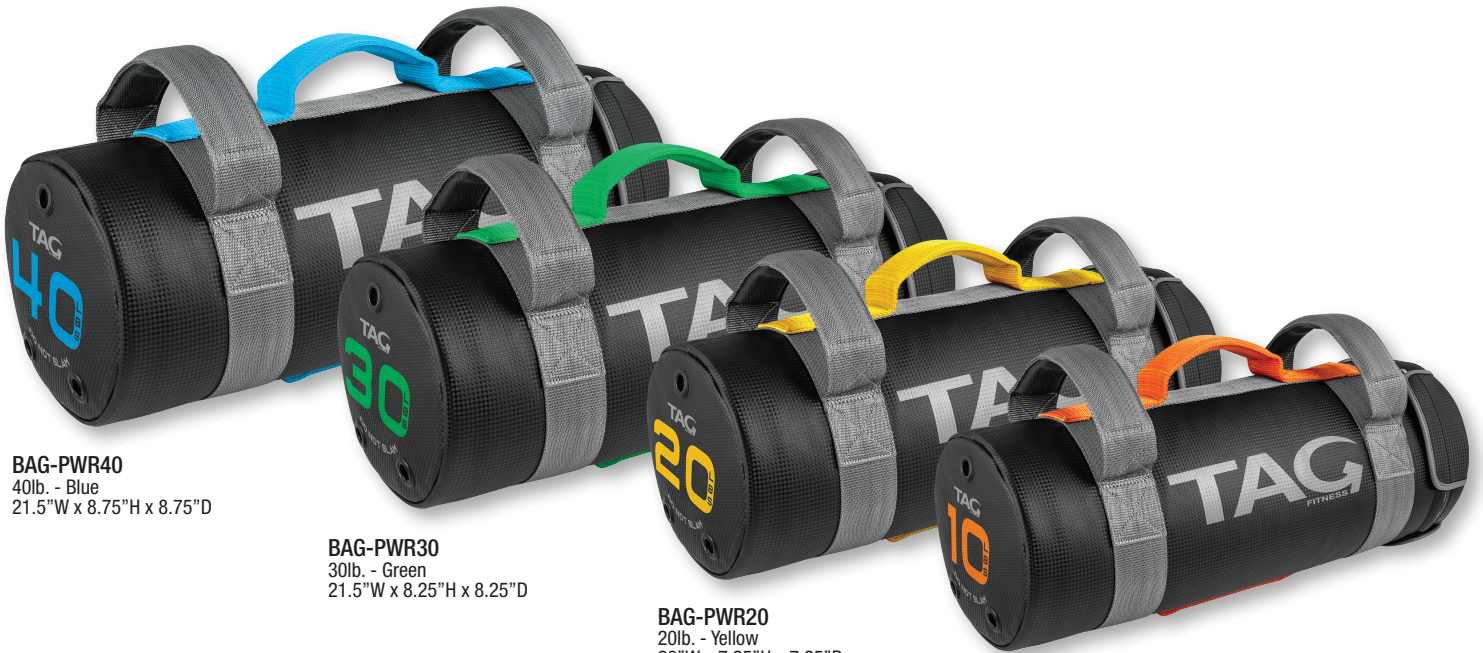

# TAG

FITNESS

**BAG-PWR40**  
40lb. - Blue  
21.5"W x 8.75"H x 8.75"D

**BAG-PWR30**  
30lb. - Green  
21.5"W x 8.25"H x 8.25"D

**BAG-PWR20**  
20lb. - Yellow  
20"W x 7.25"H x 7.25"D

**BAG-PWR10**  
10lb. - Orange  
19.5"W x 7.25"H x 7.25"D

## POWER BAG

BAG-PWR#(WEIGHT)

- Multiple handle configuration for different exercise isolations
- Special fabric fill for even distribution to maintain shape