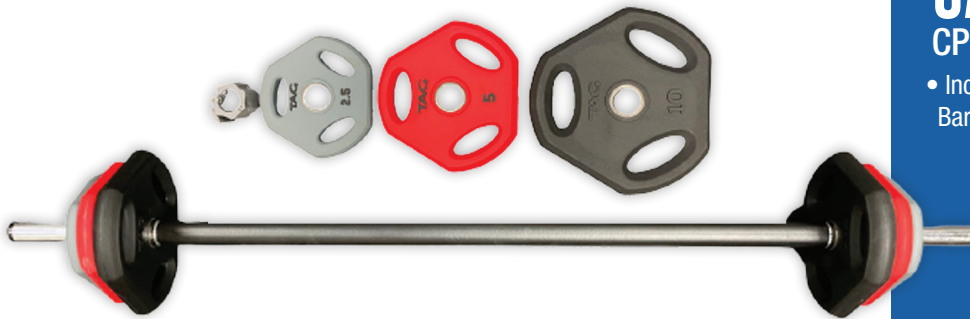

## CARDIO PUMP RACK CP-RCK

- Store up to 20 sets
- 63"W x 54"H x 34"D (120lbs.)
- Color: black

## CARDIO PUMP CP-SET

- Includes 1 pair of 10, 5, 2.5lb Plates;  
Bar & Quick Clamp Collars

## CARDIO PUMP CP-SET/RACK COMBO

- Cardio Pump Set for 20 users
- Includes 20 pair of 10, 5, 2.5lb Plates
- Includes 20 Bars & Quick Clamp Collars
- 63"W x 54"H x 34"D (880lbs.)
- Color: black rack