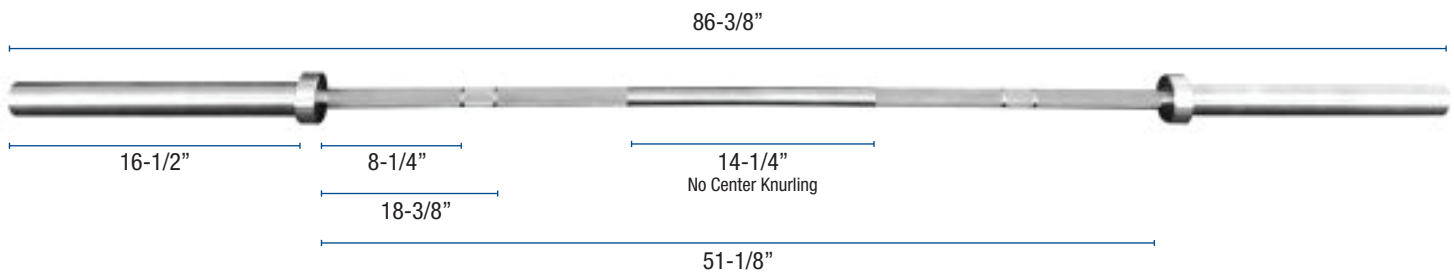

## OLYMPIC POWER BAR

### BAR-PWR2000

- 7' 2000lb. test
- 28mm Grip
- No center knurling
- Needle bearings
- 86-3/8" Wide (44lbs.)
- Color: chrome