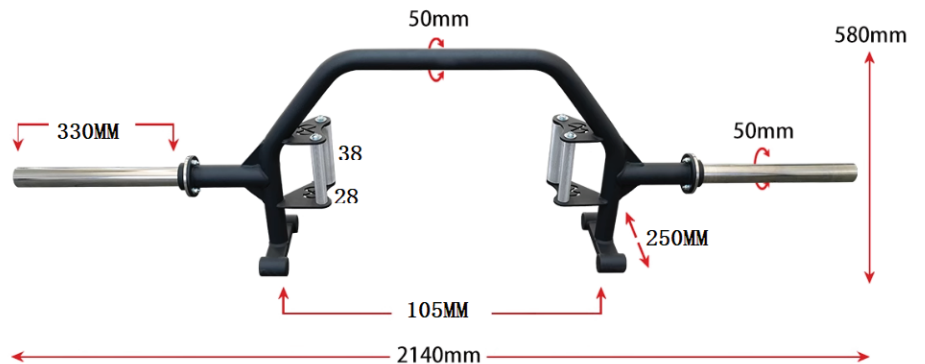

TAG

FITNESS

7' OPEN HEX/TRAP BAR

BAR-OPEN HEX/TRAP

- Black Anodized & Hard Chrome Open Hex/Trap Bar - 7'
- Dual Knurled Handles
- Handle Diameters: 1.18"/1.49"
- Olympic-Sized Sleeves
- Sleeve Length: 12.99"
- Bar Weight: 55lbs
- Color: black bar / chrome sleeves