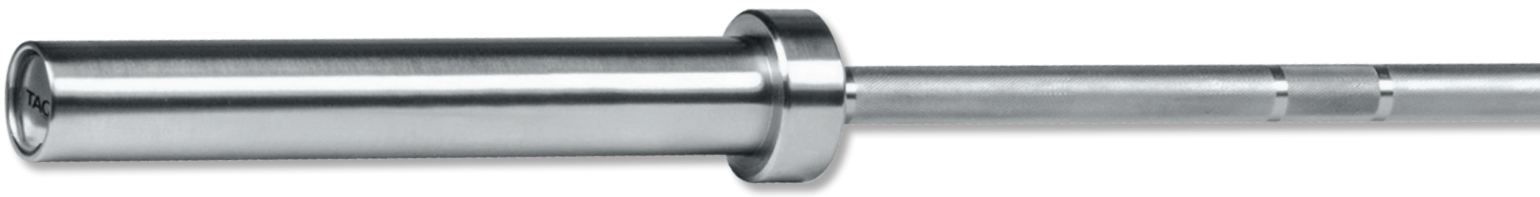

TAG

FITNESS

LIGHTWEIGHT BAR

BAR-LTWGT

- 6'6" 1000lb. test
- 25mm Grip
- 78" Wide (33lbs.)
- Color: chrome