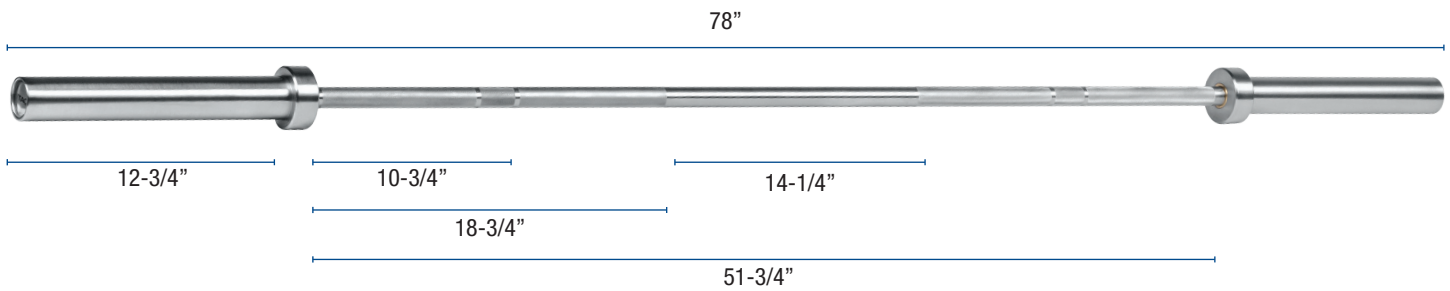

TAG

FITNESS

LIGHTWEIGHT BAR

BAR-LTWGT

- 6'6" 1000lb. test
- 25mm Grip
- 78" Wide (33lbs.)
- Color: chrome