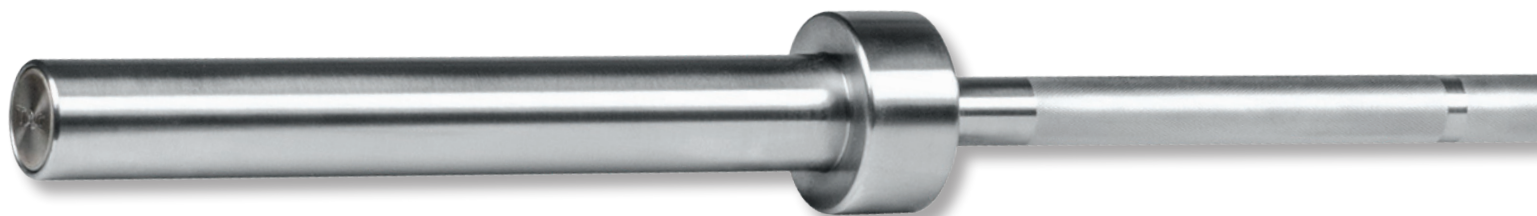

## 7' CHROME OLYMPIC BAR

BAR-7'OLYMPIC

- 7' 1200lb. test
- 30mm Grip
- No center knurling
- 84" Wide (44lbs.)
- Color: chrome