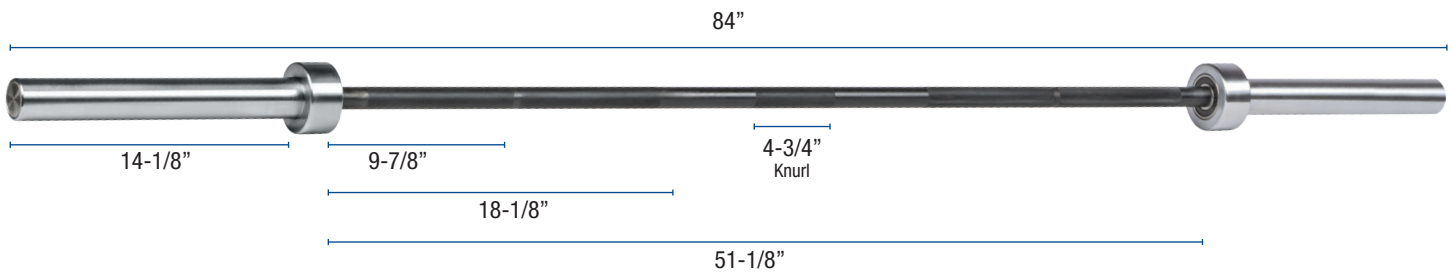

TAG

FITNESS

7' HIGH TEST BAR

BAR-7'HIGHEST

- 7' 1500lb. test
- Black oxidized bar with chemical chrome sleeves
- 28mm Grip
- Center knurl
- 84" Wide (44lbs.)
- Color: black bar / chrome sleeve