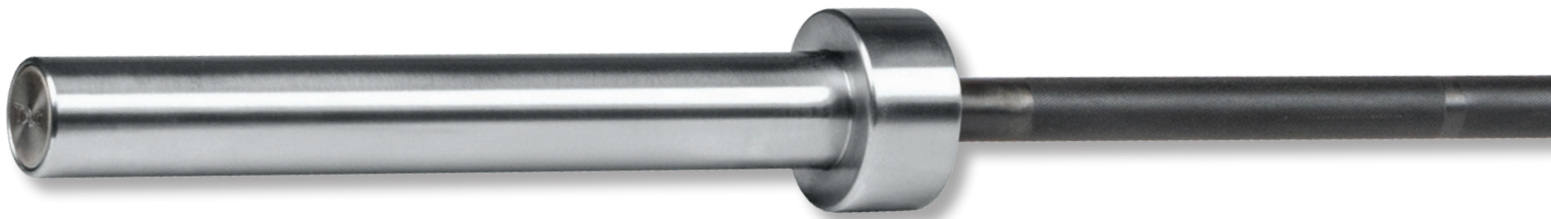

TAG

FITNESS

7' HIGH TEST BAR

BAR-7'HIGHEST

- 7' 1500lb. test
- Black oxidized bar with chemical chrome sleeves
- 28mm Grip
- Center knurl
- 84" Wide (44lbs.)
- Color: black bar / chrome sleeve