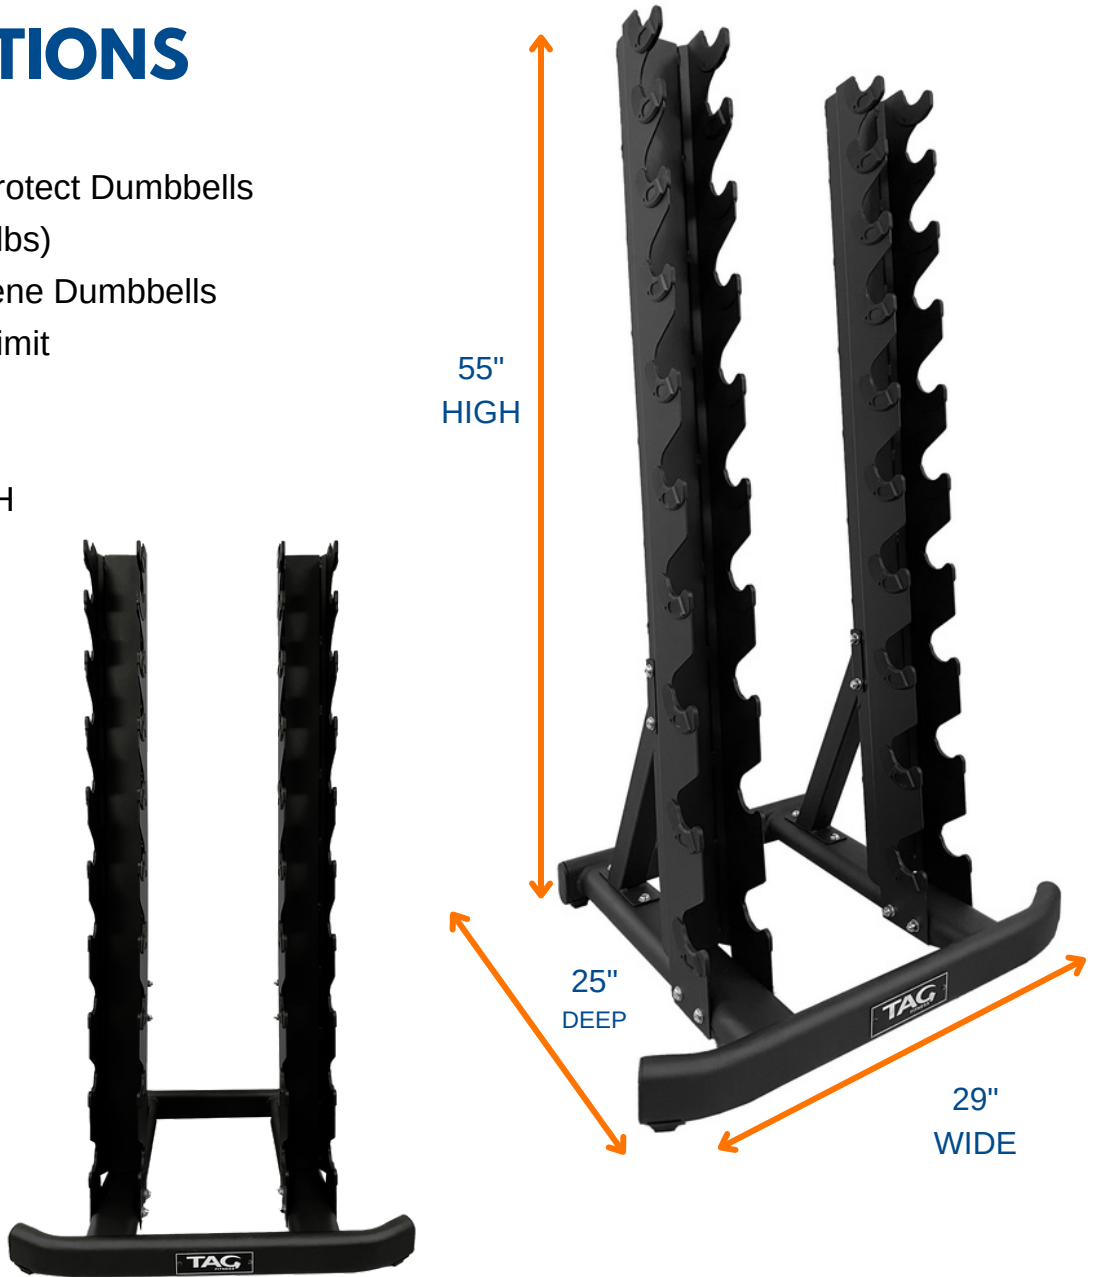

VERTICAL DUMBBELL RACK

RCK-VDR10

SPECIFICATIONS

- Front-Load Design
 - Cradles Molded to Protect Dumbbells
 - Holds 10 Pairs (5-50lbs)
 - Holds Hex & Neoprene Dumbbells
 - 550-Pound Weight Limit
 - Frame: Black
-
- 29" W x 25" D x 55" H