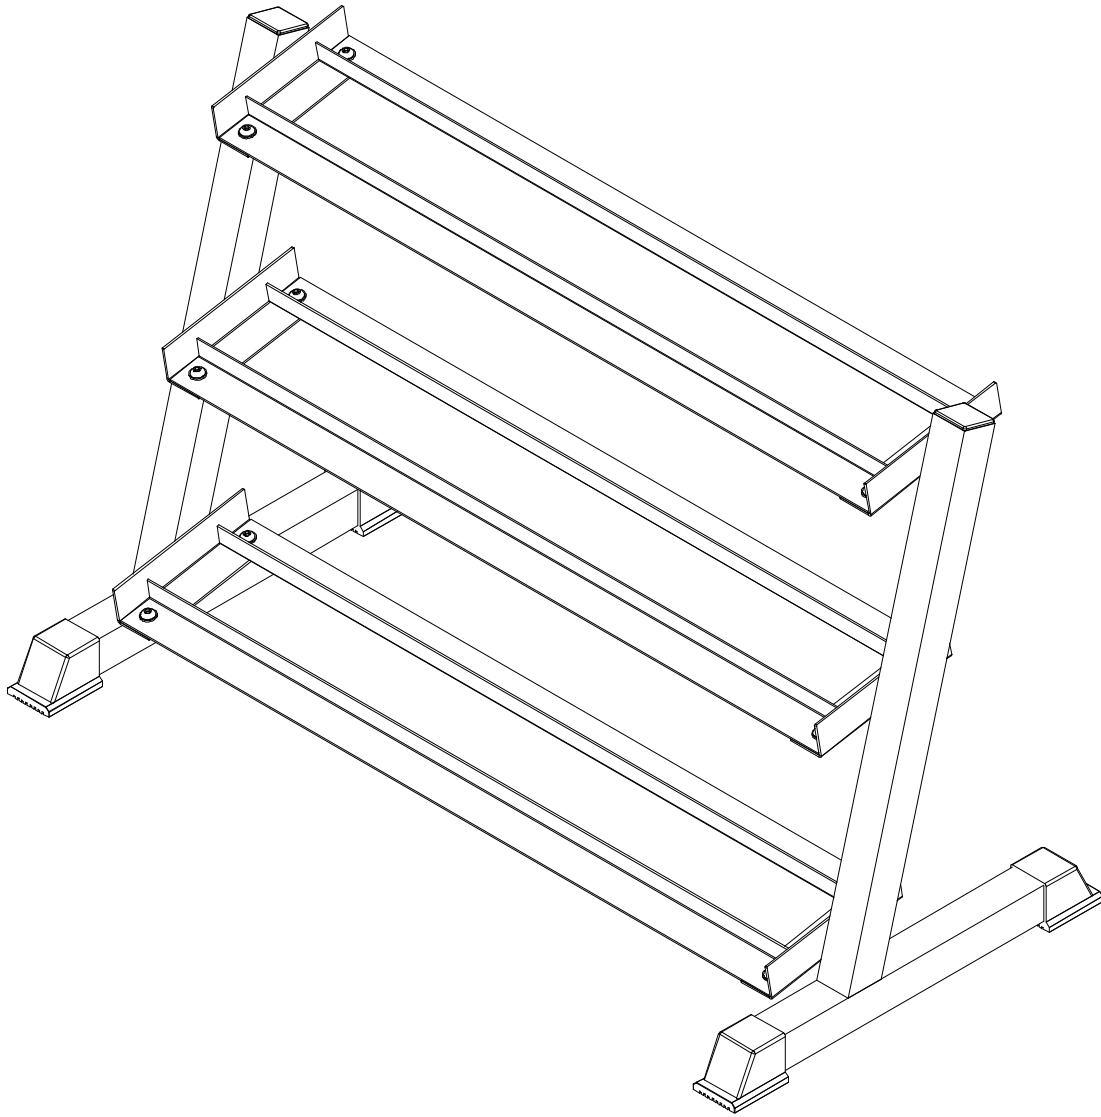

MODEL # RCK-HDR52
TAG Residential 3 Tier Tray Rack

EXPLODED DRAWING & PARTS LIST

No.	Description	Qty	No.	Description	Qty
1	Left Stand Frame	1	5	End Cap F50*3	2
2	Right Stand Frame	1	6	Flat Washer	24
3	Dumbbell Deck	6	7	Cap Screw M10*20	12
4	F50 Diagonal Tube Cover	4	8	Nut M10	12

ASSEMBLY

Assembly (3) Dumbbell Deck, (1) Left Stand Frame and (2) Right Stand Frame by (7) Cap Screw M10*20, (6) Flat Washer M10 and (8) Nut M10.