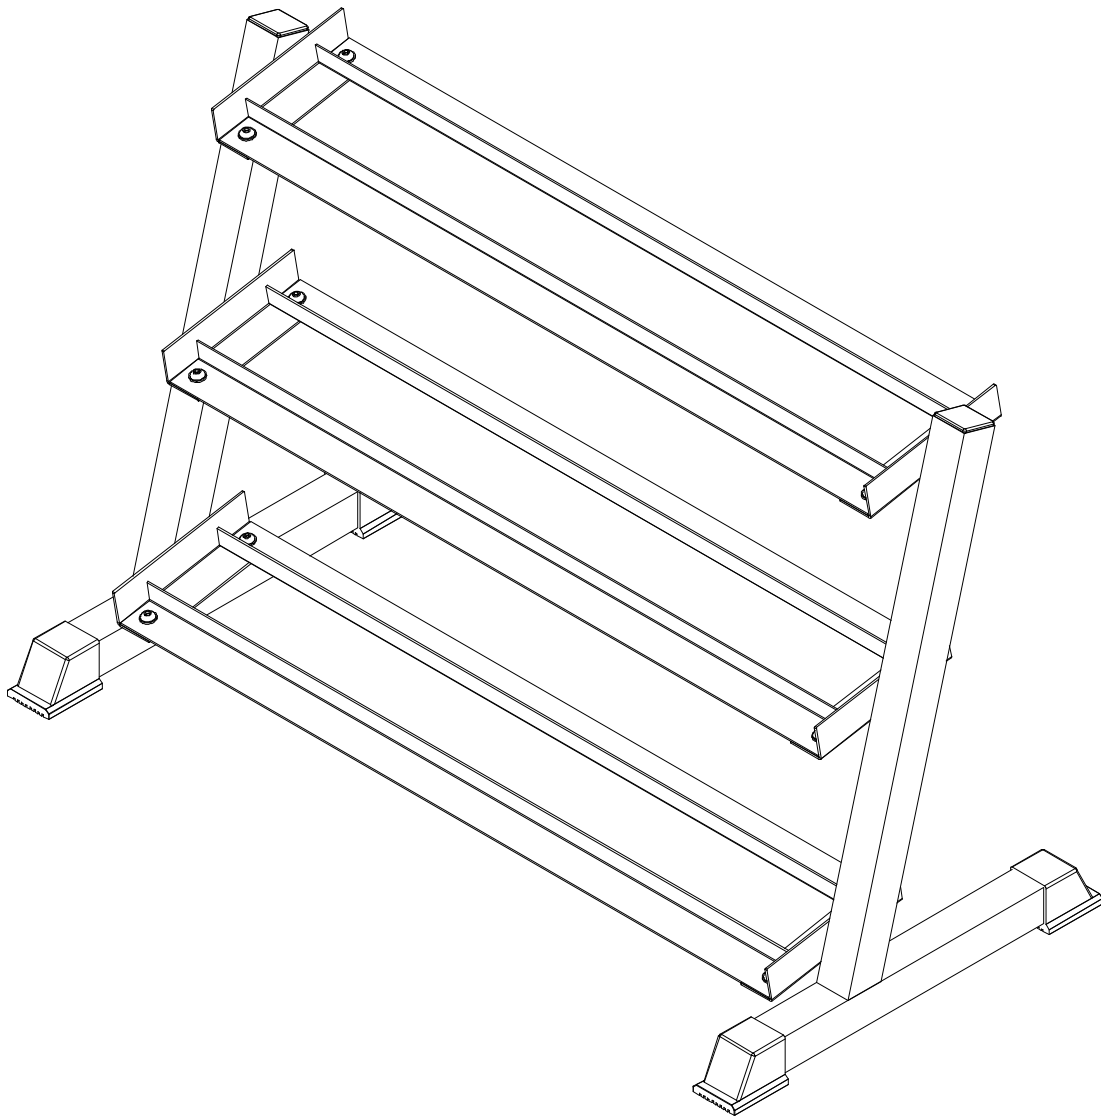

MODEL # RCK-HDR52
TAG Residential 3 Tier Tray Rack

EXPLODED DRAWING & PARTS LIST

No.	Description	Qty	No.	Description	Qty
1	Left Stand Frame	1	5	End Cap F50*3	2
2	Right Stand Frame	1	6	Flat Washer	24
3	Dumbbell Deck	6	7	Cap Screw M10*20	12
4	F50 Diagonal Tube Cover	4	8	Nut M10	12

ASSEMBLY

Assembly (3) Dumbbell Deck, (1) Left Stand Frame and (2) Right Stand Frame by (7) Cap Screw M10*20, (6) Flat Washer M10 and (8) Nut M10.